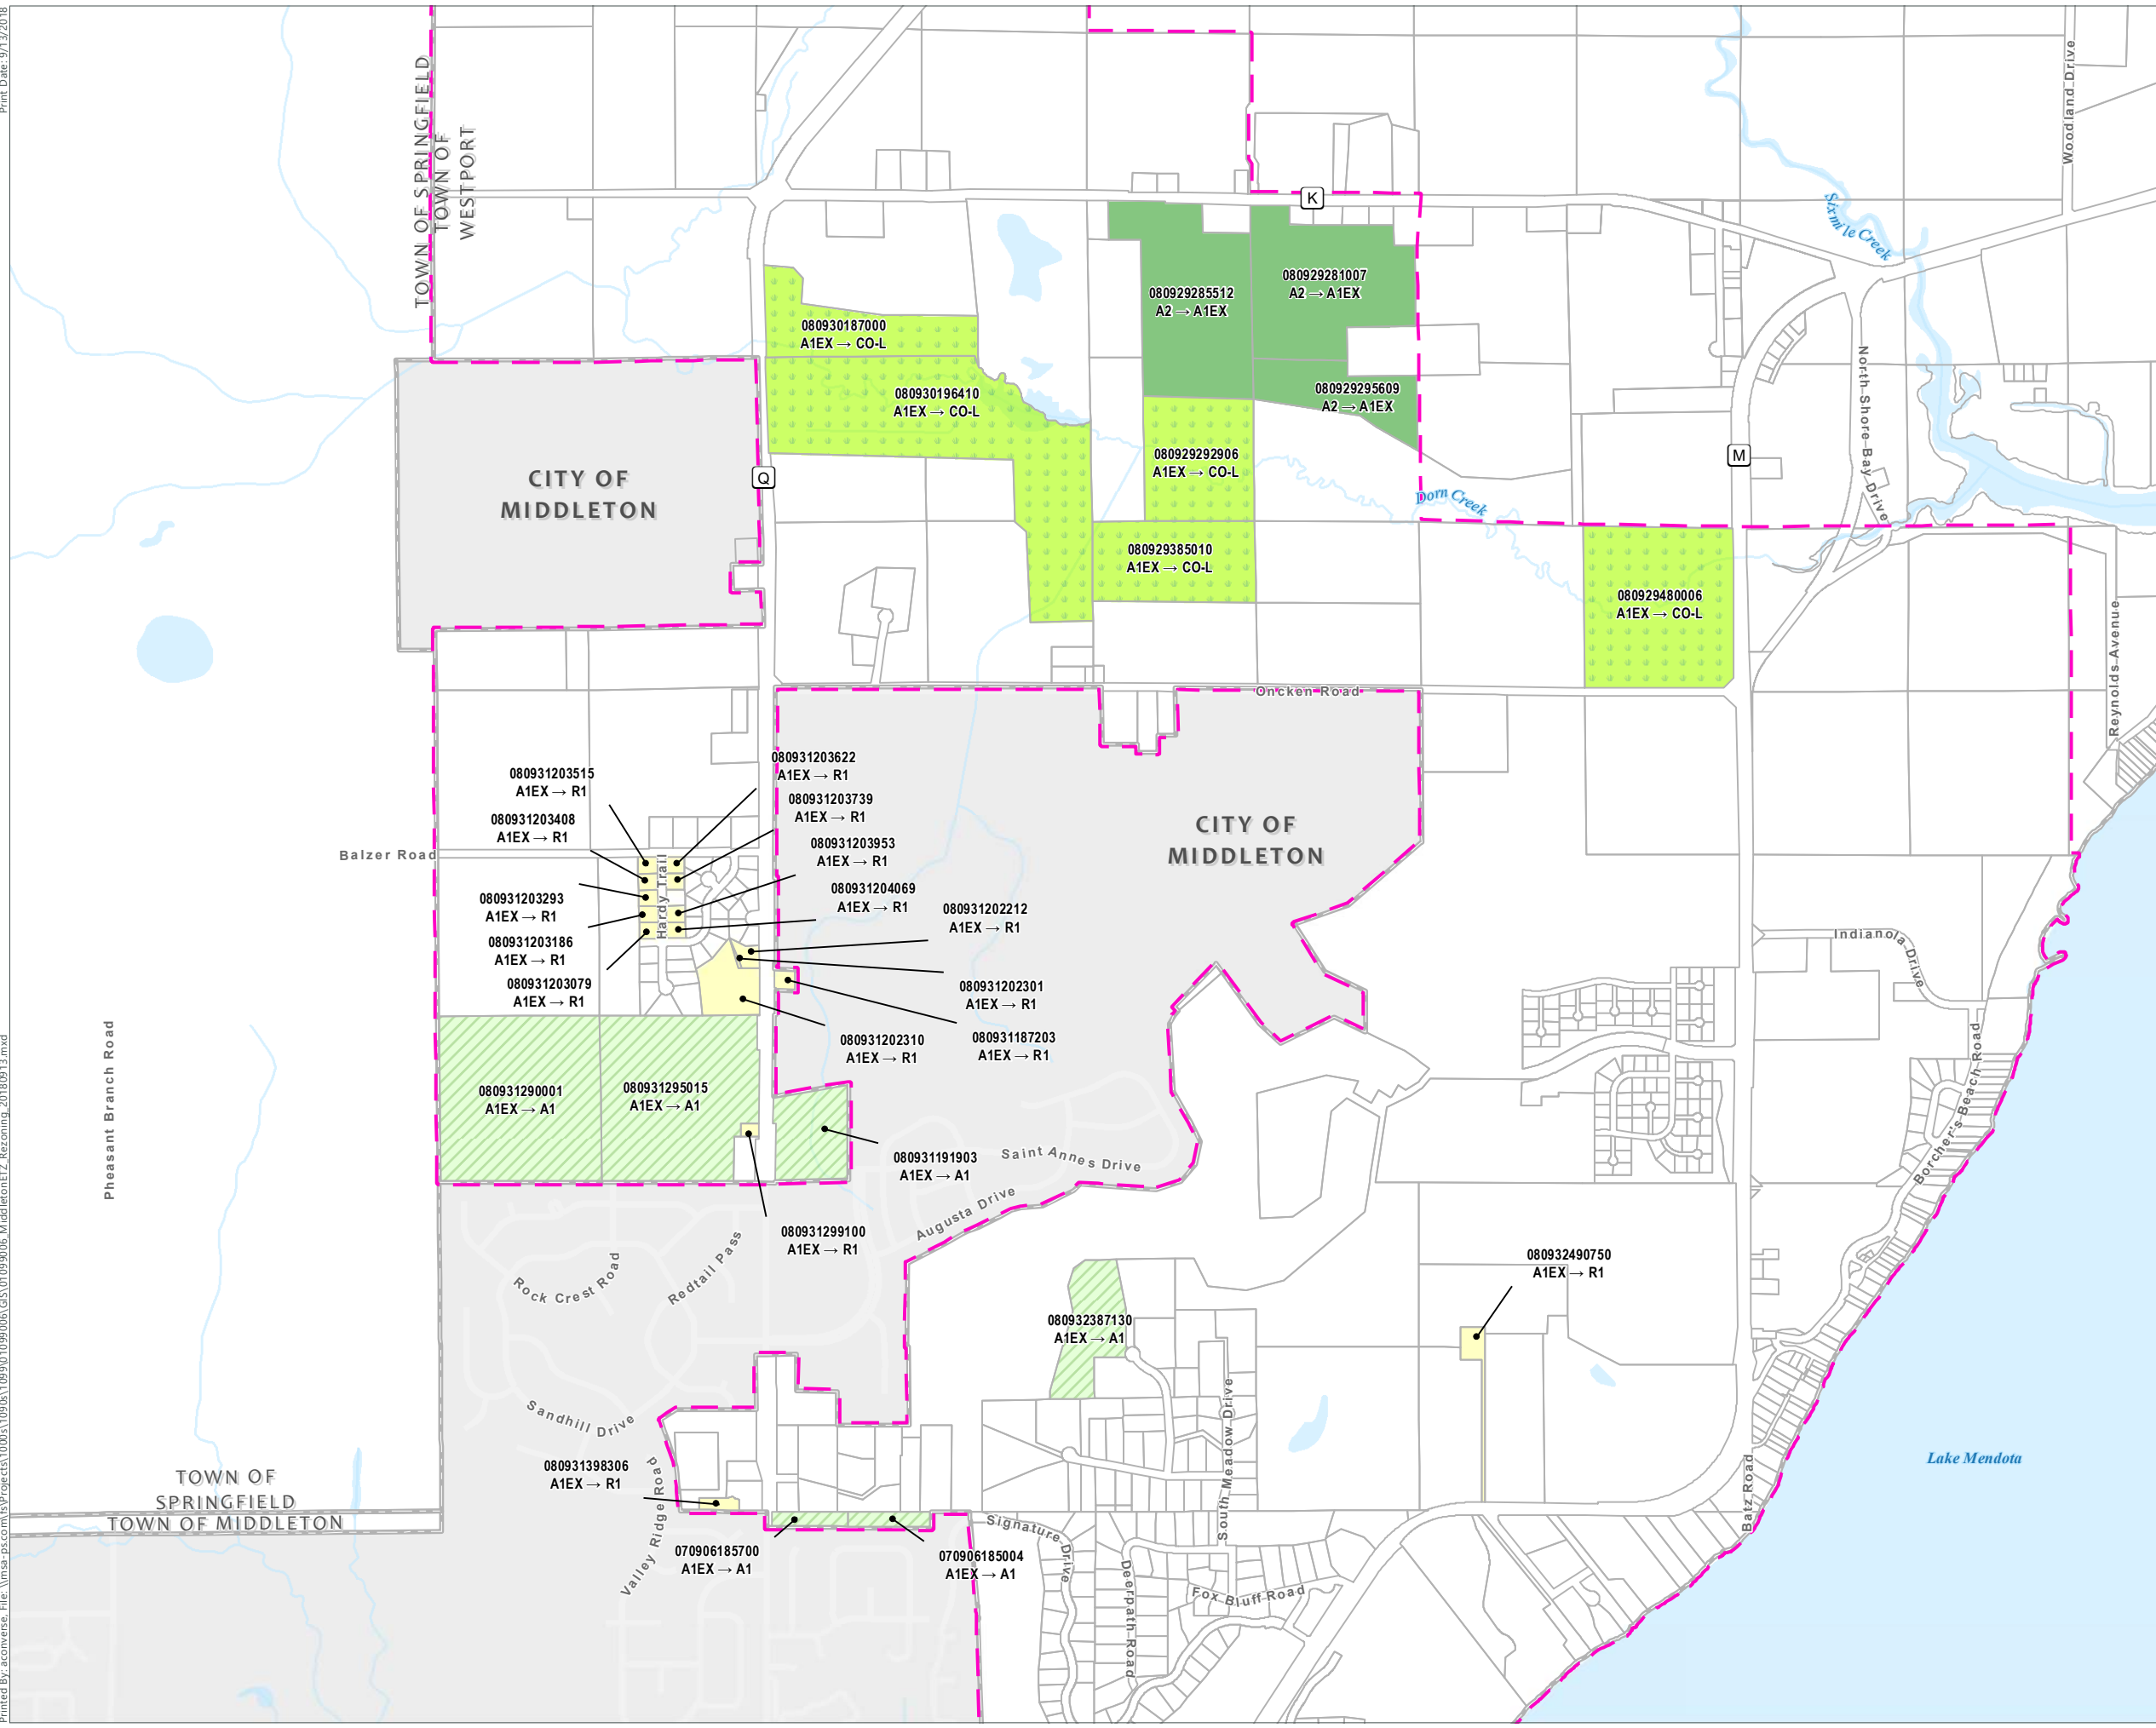

Zoning Changes

Parcels to be ReZoned within
Middleton ETJ/ETZ

- Middleton ETJ/ETZ
 - Town
 - Parcel, Town of Westport
 - City/Village
- Zoning Changes
- A1
 - A1EX
 - CO-L
 - R1

9/13/2018

Data Sources:
Base data provided by Dane County