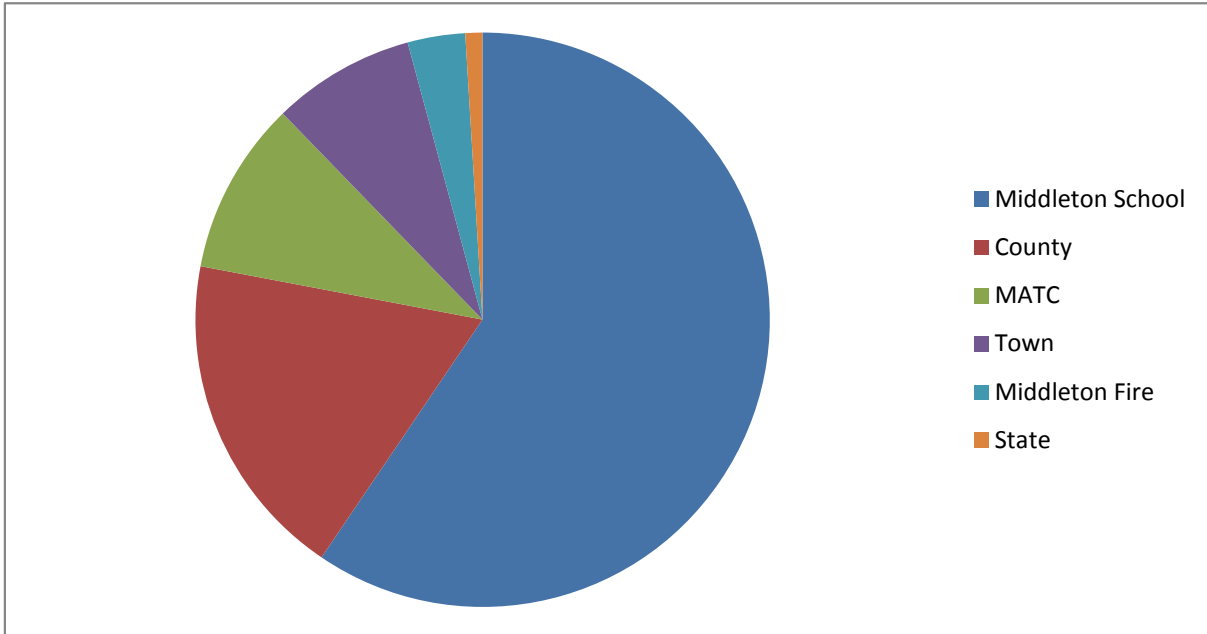

# Where Your Taxes Go

Middleton School	10.21819
County	3.17801
MATC	1.67718
Town	1.38054
Middleton Fire	0.5566
State	0.1665

**Middleton School and Middleton Fire**

Waunakee School	11.20356
County	3.17801
MATC	1.67718
Town	1.38054
Waunakee Fire	0.45069
Fire Protection	0.26924
State	0.1665